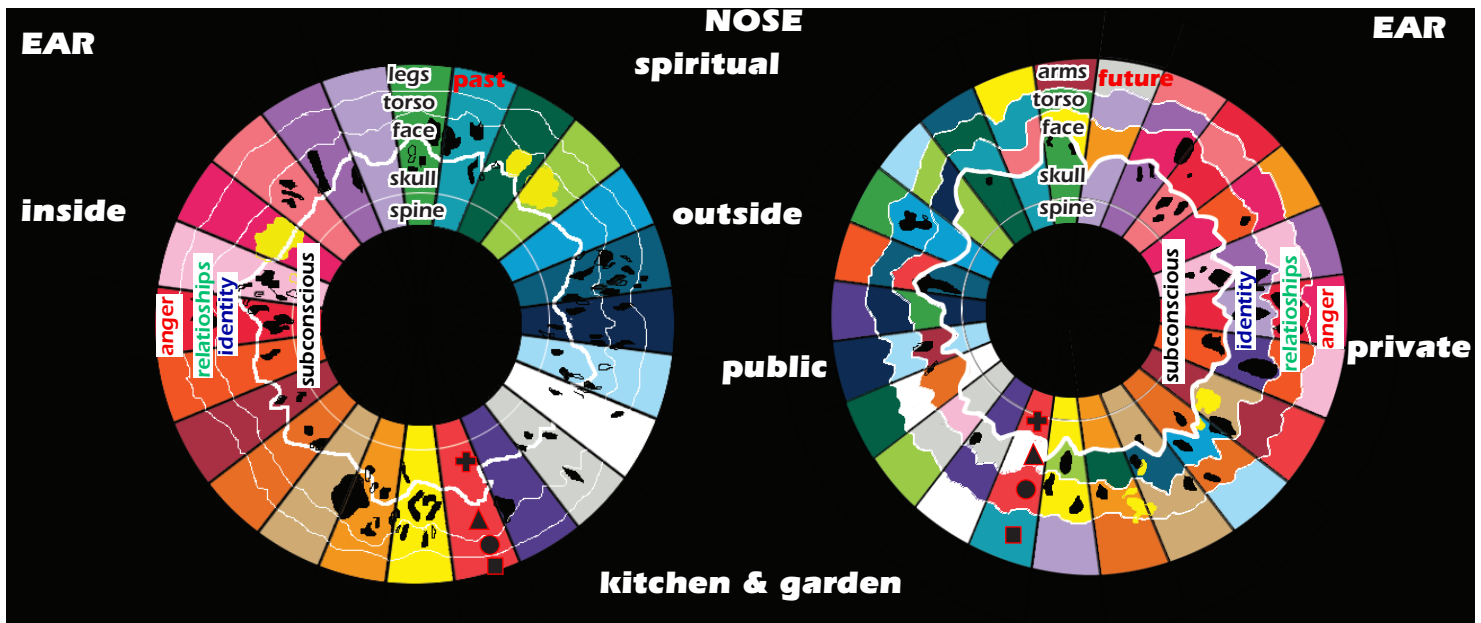

# INDIVIDUAL QUALITIES

**RIGHT EYE**

**How to read**

**LEFT EYE**

The qualities of the nervous system of an individual are read from the shape of the iris and the expression ring. In this example the left eye is not circular. This shows there is more consciousness in the private of the female and she is more open to the public. The expression ring is wide and irregular indicating a strong mind that is aware of differences in the aspects. Dheeraj called these individuals “old” souls. An expression ring close to the pupil is a “young” soul not inclined to academic pursuits. The male expresses more quickly to the outside. There are 5 jewels causing identity problems. There is one in the female causing a relationship issue in the throat. There are many pools in the subconscious and the mind rings. The largest pool in the right eye is in the mind of the stomach and the throat and has to do with the nose, compulsive eating and aphasia. In the left eye there are 7 large pools around the Mind space (X) of the heart circuit-causing much drama around family issues in the past. A summary of the conditions and the issues and the location in the body of these jewels and pools is found in the **EYE READING**.

**STRESS** Veinlets of blood in the white of the eye going to a circuit show the corresponding organ to be under stress. If such a veinlet has crossed into the iris it is serious and should be treated

## REALIZATION AND BOUNDARIES

There are indicators in the eye of how aware a person has become of the self. A denser ring of fibres surrounding the pupil (this is known as the “BRUSH” and seen in the example above) shows that the individual is realized to the heart centre. Golden rusty coloring known as “COOL FIRE” spreading out from the pupil indicate the extent of realization. If the whole iris is covered the individual is fully realized.