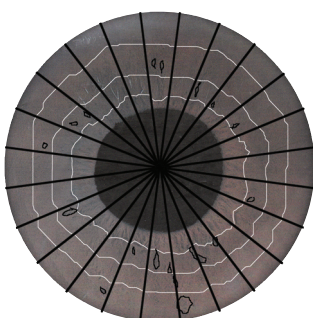

BLUE AND BROWN EYES

There are 2 kinds of eyes/nervous systems, **Caucasian** and **Sensorial**. The blue/grey/green eyes are the white European race and they operate from the Unison **+**. The sensorial eyes do not show fibres and are brown like velvet. They belong to the races of the mind **▲** (yellow Asian), of the heart **●** (red American Indian) and the hara **■** (Black African). The sensorial eyes are read the same way as shown to the left. Jewels and pools are darker or colored spots. These races are more sensitive in their nervous systems and can pick up on how other people are feeling.