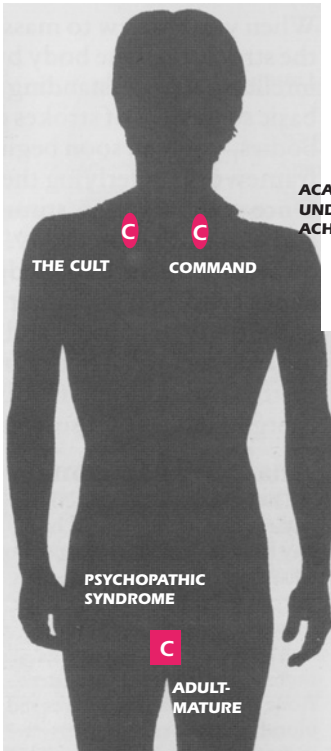

Positive and negative states are: Identity/Psychosis, Growth/Academic Underachievement, Command/The Cult, Adult-Mature/Psychopathic Syndrome.

The Brain is the Realized Fool in the major arcana and the knights in the Tarot represent the illusions in the left eye. Creatures of the Brain are the Fox, Parrot and Beaver. The points on the body are the middle of the hairline, clavicle joint, top inside scapula and the coccyx. In the left eye the Brain checks with the Hara and the Throat.

The points vibrated during the Chi Chi of the Brain are: C- Mid hairline and vertebra C1, G- Right jaw, MN- Sternum, C-Coccyx.

During the Brain Chi Chi eat apples and see that you are not doing the thinking. It just happens and depends a lot on which organ is being vibrated by the Pulse. The Mind operates because it does not know. It has knowledge because it does not understand. I found it liberating when I started to see that there are only thoughts of "I" . Any fear that comes up now, I go to its centre to find there is no one there, just "Awareness". The only thing that is real in the whole of existence.

# BIO-ELECTRICAL CIRCUITS BRAIN

RIGHT EYE

C C C C

LEFT

C A C D

LEO

C

BACK