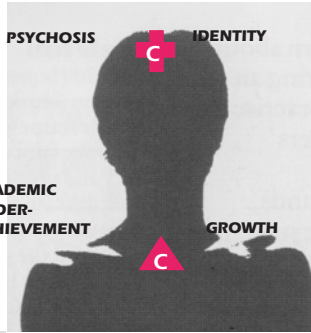

Positive and negative states are: Identity/Psychosis, Growth/Academic Underachievement, Command/The Cult, Adult-Mature/Psychopathic Syndrome.

The Brain is the Realized Fool in the major arcana and the knights in the Tarot represent the illusions in the left eye. Creatures of the Brain are the Fox, Parrot and Beaver. The points on the body are the middle of the hairline, clavicle joint, top inside scapula and the coccyx. In the left eye the Brain checks with the Hara and the Throat.

The points vibrated during the Chi Chi of the Brain are: C- Mid hairline and vertebra C1, G- Right jaw, MN- Sternum, C-Coccyx.

During the Brain Chi Chi eat apples and see that you are not doing the thinking. It just happens and depends a lot on which organ is being vibrated by the Pulse. The Mind operates because it does not know. It has knowledge because it does not understand. I found it liberating when I started to see that there are only thoughts of "I" . Any fear that comes up now, I go to its centre to find there is no one there, just "Awareness". The only thing that is real in the whole of existence.

# BIO-ELECTRICAL CIRCUITS BRAIN

RIGHT EYE

C C C C

LEFT

C A C D

LEO

C

BACK