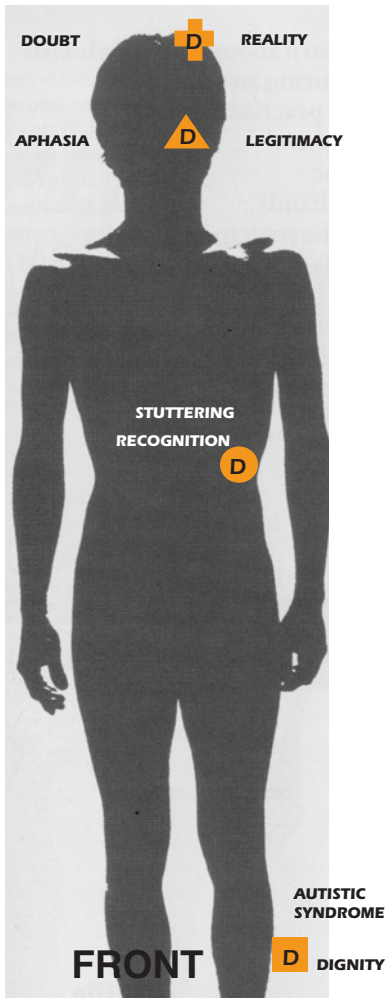

Positive and negative states in the right eye are: Authenticity/Doubt, Legitimacy/Aphasia, Recognition/Stuttering, Dignity/Autistic Syndrome.

The points on the body are: left nose, left lowest rib, left fibula. In the left eye circuit the throat checks with the Liver and the Spleen.

In the Tarot the throat is the Fool, and the 5's relate to the illusions in the left eye.

Creatures are the Giraffe and the Squirrel.

The body points related to shockpoints during the Chi Chi are:

D- Left Middle Skull and vertebra T11, H- R. Forehead, O- Navel, D- Left Outside Forearm.

During the time of the throat remember the Mystic's definition of what is real: "That which changes is not real". This means only your awareness in the moment is real because if it changed you would not understand that everything else changes, even rocks and stars.

RIGHT EYE

DDDD

LEFT EYE

DSDMN

LEO

D

D I CAN BEAT DOUBT

COMPARISON