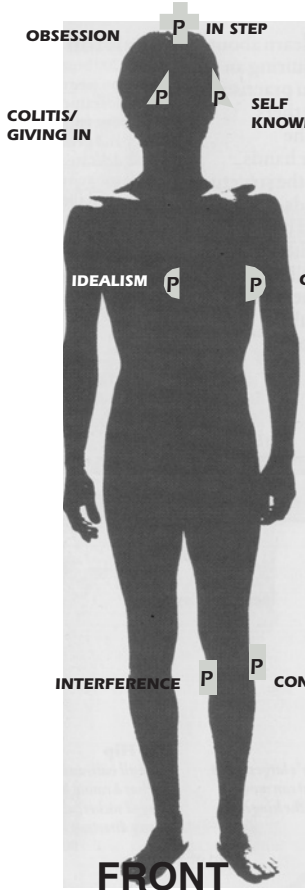

In the ascending right side it is ambition and in the horizontal part it is alignment, while the descending left side is about expelling giving us a fear of failure. We charge it up by trying to make others do what we think is right.

During the Chi Chi, the points in the circuit are: P- Left back of mid skull and vertebra T7, T-Left forehead, A- Front left shoulder, P- Left elbow,

During the first part of Aquarius, align in the moment and listen to your heart, which beats. When it beats fast, it is trying to tell you something, forget the thoughts, feelings and emotions; they are in the past. You will know you are listening when the beat goes back to normal.

RIGHT EYE

P P P P

IN STEP

P

AQUARIUS

LEFT EYE

P Yz P Yz

+ I CAN ALIGN CONSCIOUSNESS