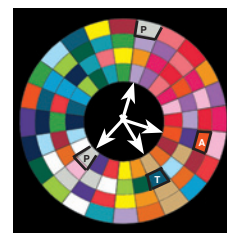

COLON IN STEP STOMACH STRENGTH LEGS ACTION
FREINDSHIP HARA
P V A X
O T W D
P V A X
R V O P